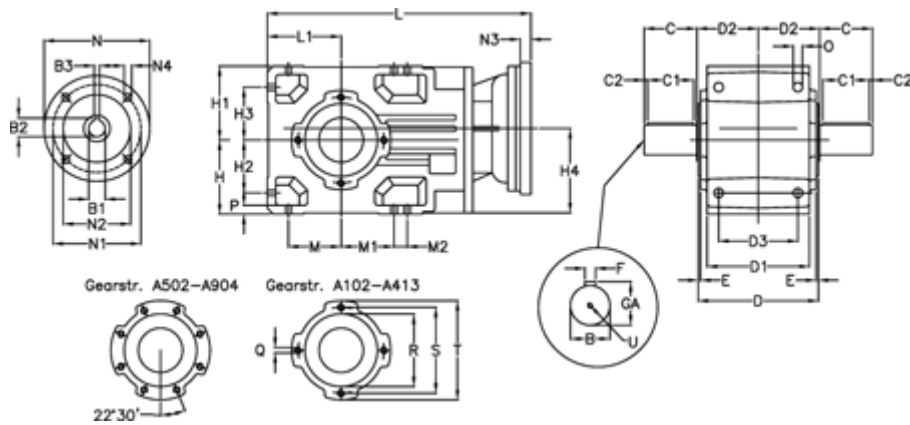

Article number: 29600200942225  
 Description: Bevel helical gearbox  
 A202UD-9,4-P71B5

## Measures

B = 30	D1 = 110	H1 = 80	M2 = 0	Q = M8x15
B1 = 14	D2 = 73	H2 = 60.0	N = 160	R = 95
B2 = 16.3	D3 = 90	H3 = 60.0	N1 = 130	S = 115
B3 = 5	Description = A202UD-xx-P71 B5	H4 = 93.0	N2 = 110	T = 140
C = 60	E = 3.0	L = 306.0	N3 = 0	U = M10x22
C1 = 50	F = 10	L1 = 80	N4 = M8x16	
C2 = 5.0	GA = 33.0	M = 60.0	O = 9.5	
D = 136	H = 80	M1 = 60.0	P = 9	